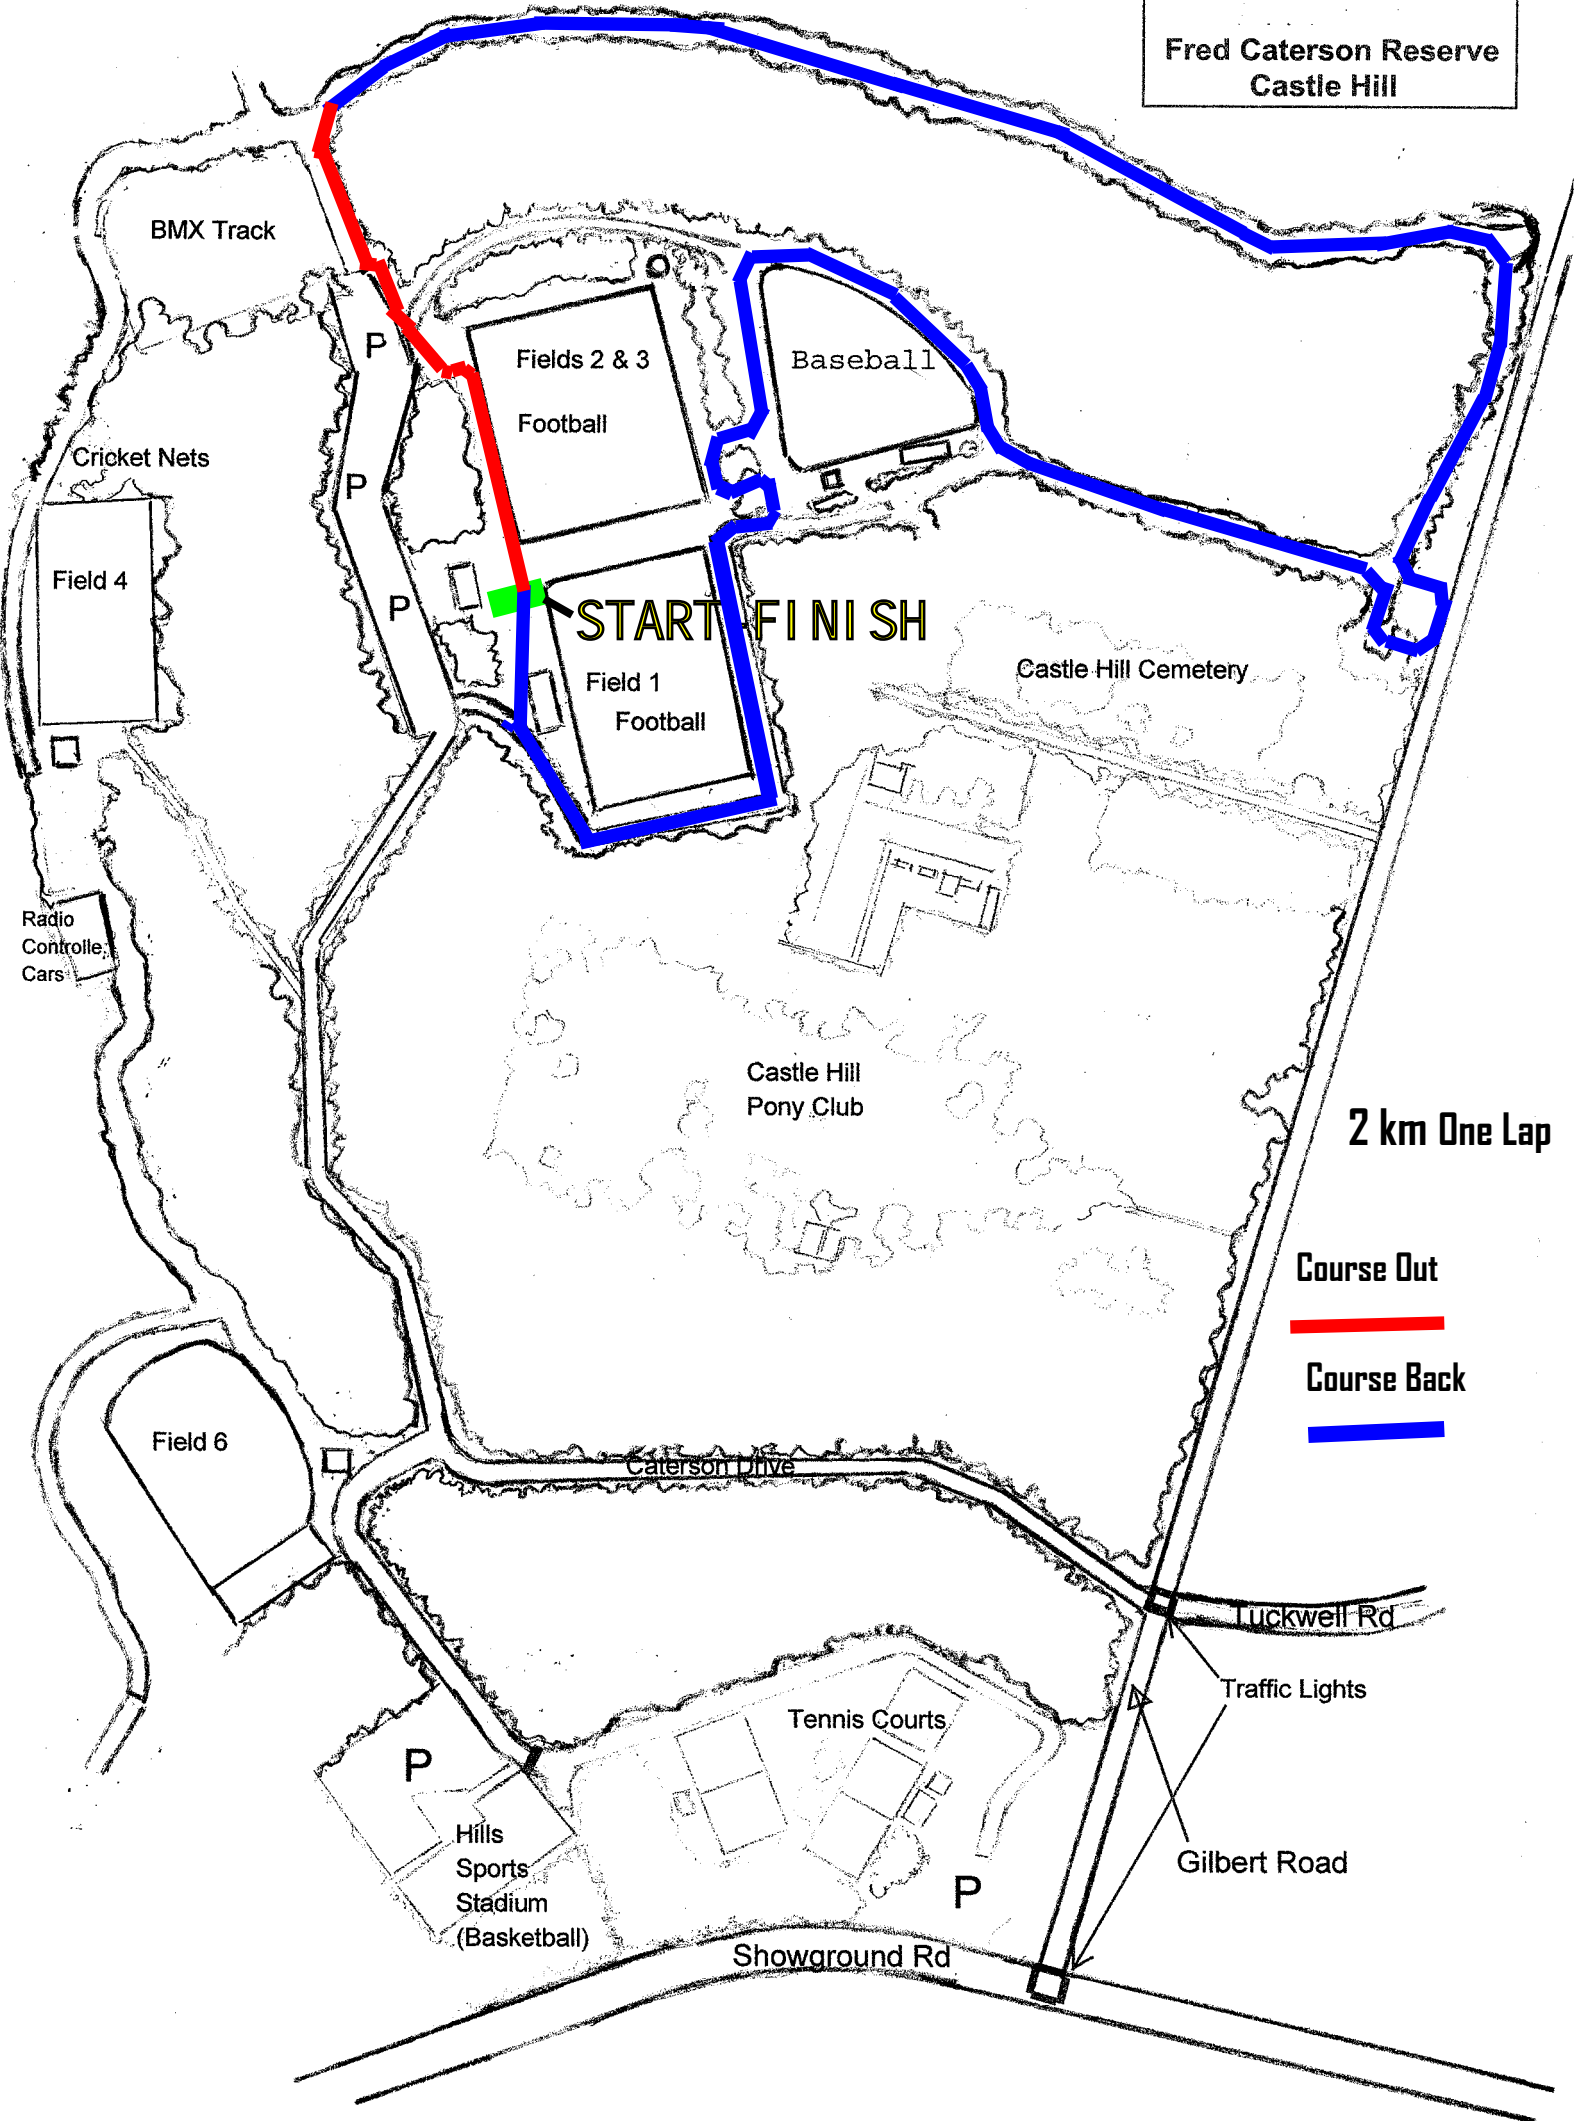

Fred Caterson Reserve  
Castle Hill

2 km One Lap

Course Out  
Course Back